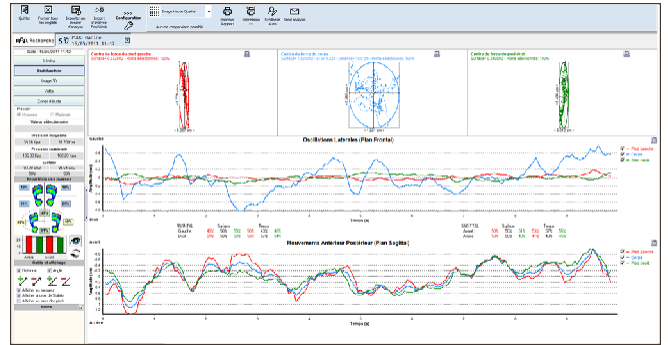

## THE DEFINITIVE CAPACITIVE PRESSURE MEAUREMENT PLATE

FootWork Pro® records all the information needed for foot analysis. The multiple dynamic analysis makes it possible to walk several times on the platform in both directions and the software calculates the step closest to the average. Quickly and accurately, the foot functions are acquired with high quality graphics. With the gait-line, maximum pressures, step phases, speed, acceleration and sophisticated study areas help you explore the behavior of the foot. FootWork Pro® offers exceptional value over the competition with its 4096 capacitive sensors that are highly accurate and reliable.

### EXAM

- Pressure
- Comparison
- Posture
- Time
- Speed
- Acceleration
- Study areas- Barefoot / shoes

**4096**  
capacitive  
sensors at  
200 Hz.

FootWork Pro® has  
been recognized by a  
study of the Italian  
Ministry of Health as a  
leader in the world  
market

## STATIC ANALYSIS

Centres of pressure and maximum pressure for each foot, front and rear D/G distribution and by zone, projection of the center of gravity, study zone, film of the static.

Stabilometry: ellipses and dimensions of centres of th- rust. Oscillation and % in area and time: frontal and sa-gittal plane.

## DYNAMIC ANALYSIS

Average and maximum pressures, pressure duration and pressure/time integral.

Average and maximum pressures, pressure duration and pressure/time integral.

Speed and acceleration of the gait line