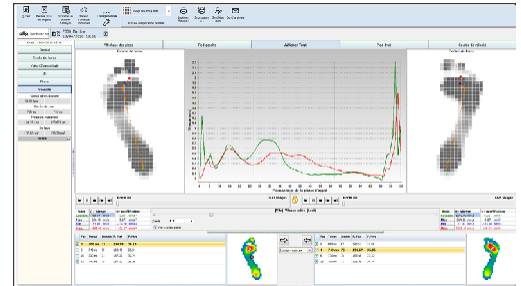

## STATIC ANALYSIS

Centres of pressure and maximum pressure for each foot, front and rear D/G distribution and by zone, projection of the center of gravity, study zone, film of the static.

Stabilometry: ellipses and dimensions of centres of th- rust. Oscillation and % in area and time: frontal and sa-gittal plane.

## DYNAMIC ANALYSIS

Average and maximum pressures, pressure duration and pressure/time integral.

Average and maximum pressures, pressure duration and pressure/time integral.

Speed and acceleration of the gait line