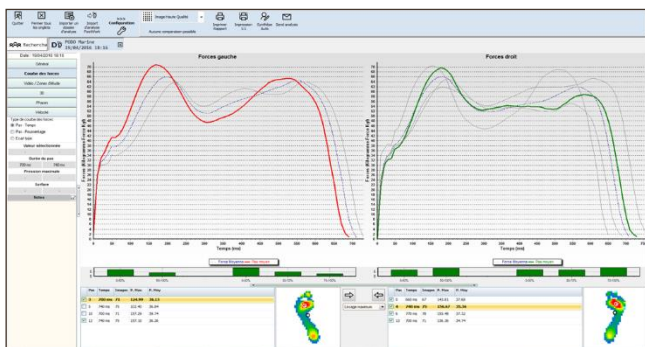

## STATIC ANALYSIS

Centres of pressure and maximum pressure for each foot, front and rear D/G distribution and by zone, projection of the center of gravity, study zone, film of the static.

Stabilometry: ellipses and dimensions of centres of th- rust. Oscillation and % in area and time: frontal and sa-gittal plane.

## DYNAMIC ANALYSIS

Average and maximum pressures, pressure duration and pressure/time integral.

Average and maximum pressures, pressure duration and pressure/time integral.

Speed and acceleration of the gait line

3D video, maximum and average pressure.

Automatic synchronized video (optional).

Report: Easy and quick reports, sent directly by email.

**AMUCUBE UK – part of MAR SYSTEMS LTD**

29 Llanvair Drive, South Ascot, SL5 9HS