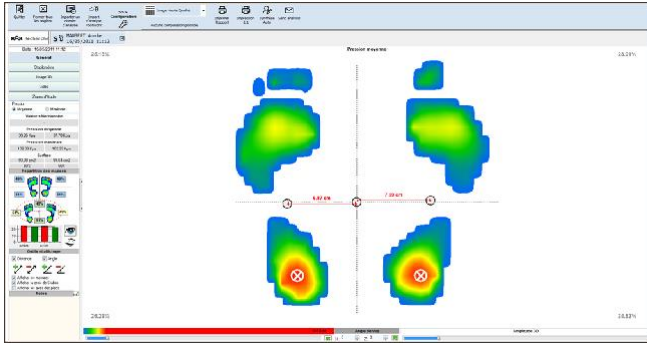

## THE DEFINITIVE CAPACITIVE PRESSURE MEAUREMENT PLATE

FootWork Pro® records all the information needed for foot analysis. The multiple dynamic analysis makes it possible to walk several times on the platform in both directions and the software calculates the step closest to the average. Quickly and accurately, the foot functions are acquired with high quality graphics. With the gait-line, maximum pressures, step phases, speed, acceleration and sophisticated study areas help you explore the behavior of the foot. FootWork Pro® offers exceptional value over the competition with its 4096 capacitive sensors that are highly accurate and reliable.

### EXAM

- Pressure
- Comparison
- Posture
- Time
- Speed
- Acceleration
- Study areas- Barefoot / shoes

**4096**  
capacitive  
sensors at  
200 Hz.

FootWork Pro® has  
been recognized by a  
study of the Italian  
Ministry of Health as a  
leader in the world  
market

## STATIC ANALYSIS

Centres of pressure and maximum pressure for each foot, front and rear D/G distribution and by zone, projection of the center of gravity, study zone, film of the static.

Stabilometry: ellipses and dimensions of centres of th- rust. Oscillation and % in area and time: frontal and sa-gittal plane.

## DYNAMIC ANALYSIS

Average and maximum pressures, pressure duration and pressure/time integral.

Average and maximum pressures, pressure duration and pressure/time integral.

Speed and acceleration of the gait line