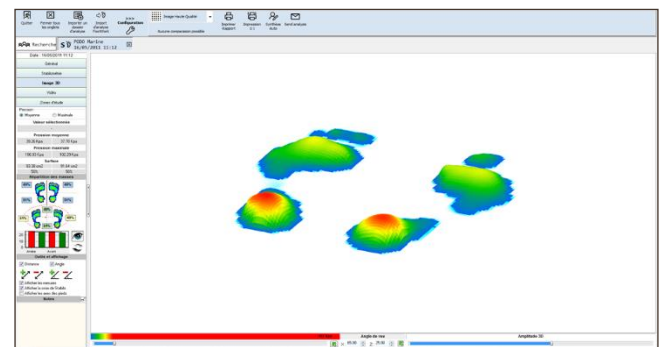

## STATIC ANALYSIS

Centres of pressure and maximum pressure for each foot, front and rear D/G distribution and by zone, projection of the center of gravity, study zone, film of the static.

Stabilometry: ellipses and dimensions of centres of th- rust. Oscillation and % in area and time: frontal and sa-gittal plane.

## DYNAMIC ANALYSIS

Average and maximum pressures, pressure duration and pressure/time integral.

Average and maximum pressures, pressure duration and pressure/time integral.

Speed and acceleration of the gait line

3D video, maximum and average pressure.

Automatic synchronized video (optional).

Report: Easy and quick reports, sent directly by email.

**AMUCUBE UK – part of MAR SYSTEMS LTD**

29 Llanvair Drive, South Ascot, SL5 9HS