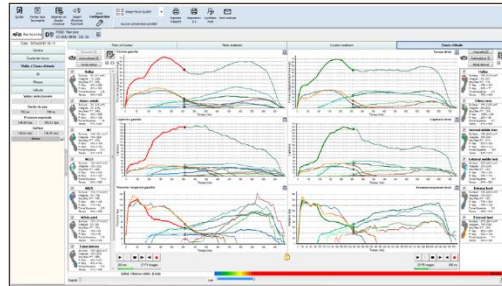

## STATIC ANALYSIS

Centres of pressure and maximum pressure for each foot, front and rear D/G distribution and by zone, projection of the center of gravity, study zone, film of the static.

Stabilometry: ellipses and dimensions of centres of th- rust. Oscillation and % in area and time: frontal and sa-gittal plane.

## DYNAMIC ANALYSIS

Average and maximum pressures, pressure duration and pressure/time integral.

Average and maximum pressures, pressure duration and pressure/time integral.

Speed and acceleration of the gait line