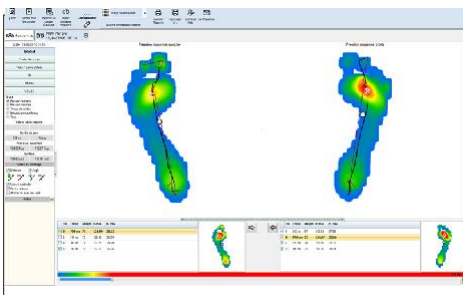

## STATIC ANALYSIS

Centres of pressure and maximum pressure for each foot, front and rear D/G distribution and by zone, projection of the center of gravity, study zone, film of the static.

Stabilometry: ellipses and dimensions of centres of th- rust. Oscillation and % in area and time: frontal and sa-gittal plane.

## DYNAMIC ANALYSIS

Average and maximum pressures, pressure duration and pressure/time integral.

Average and maximum pressures, pressure duration and pressure/time integral.

Speed and acceleration of the gait line