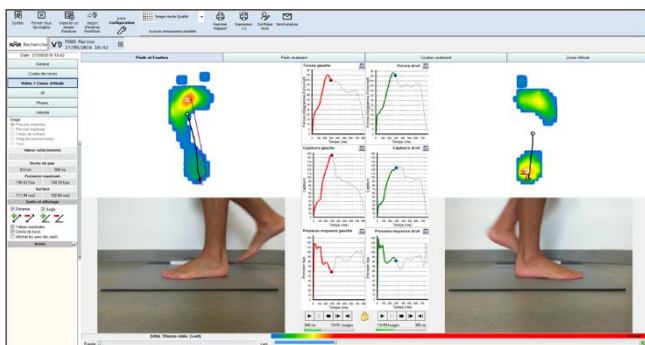

## STATIC ANALYSIS

Centres of pressure and maximum pressure for each foot, front and rear D/G distribution and by zone, projection of the center of gravity, study zone, film of the static.

Stabilometry: ellipses and dimensions of centres of th- rust. Oscillation and % in area and time: frontal and sa-gittal plane.

## DYNAMIC ANALYSIS

Average and maximum pressures, pressure duration and pressure/time integral.

Average and maximum pressures, pressure duration and pressure/time integral.

Speed and acceleration of the gait line

3D video, maximum and average pressure.

Automatic synchronized video (optional).

Report: Easy and quick reports, sent directly by email.

**AMUCUBE UK – part of MAR SYSTEMS LTD**

29 Llanvair Drive, South Ascot, SL5 9HS