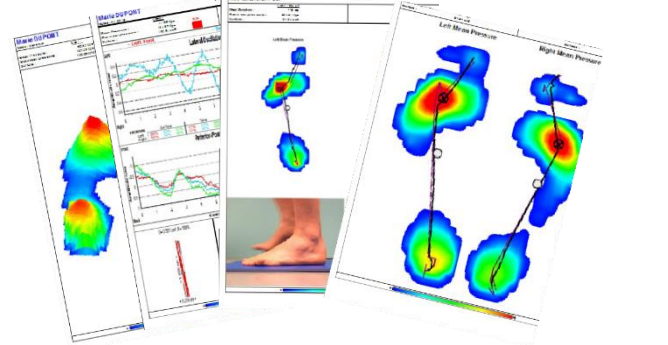

## STATIC ANALYSIS

Centres of pressure and maximum pressure for each foot, front and rear D/G distribution and by zone, projection of the center of gravity, study zone, film of the static.

Stabilometry: ellipses and dimensions of centres of th- rust. Oscillation and % in area and time: frontal and sa-gittal plane.

## DYNAMIC ANALYSIS

Average and maximum pressures, pressure duration and pressure/time integral.

Average and maximum pressures, pressure duration and pressure/time integral.

Speed and acceleration of the gait line

3D video, maximum and average pressure.

Automatic synchronized video (optional).

Report: Easy and quick reports, sent directly by email.

**AMUCUBE UK – part of MAR SYSTEMS LTD**

29 Llanvair Drive, South Ascot, SL5 9HS