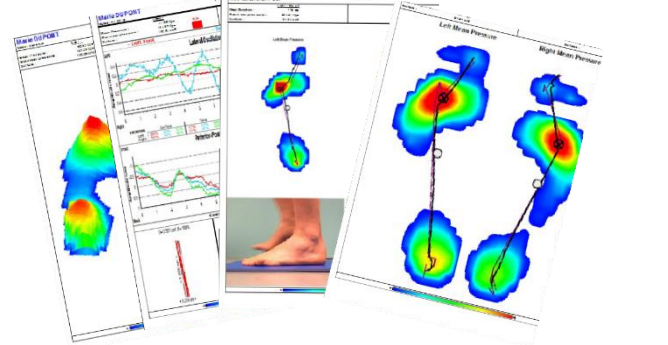

FootWork Pro® has been recognized by a study of the Italian Ministry of Health as a leader in the world market

FOOTWORK PRO néo®

STATIC ANALYSIS

Centres of pressure and maximum pressure for each foot, front and rear D/G distribution and by zone, projection of the center of gravity, study zone, film of the static.

Stabilometry: ellipses and dimensions of centres of th- rust. Oscillation and % in area and time: frontal and sa-gittal plane.

DYNAMIC ANALYSIS

Average and maximum pressures, pressure duration and pressure/time integral.

Average and maximum pressures, pressure duration and pressure/time integral.

Speed and acceleration of the gait line

3D video, maximum and average pressure.

Automatic synchronized video (optional).

Report: Easy and quick reports, sent directly by email.