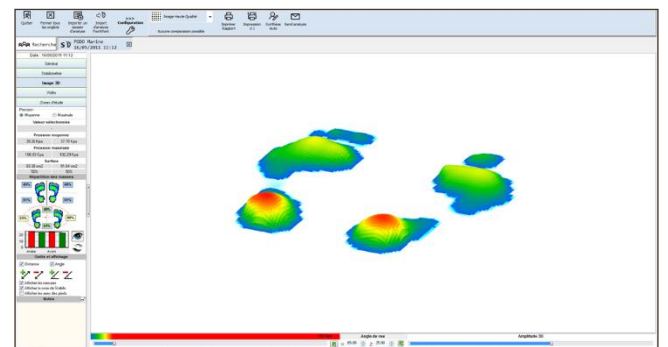

FootWork Pro® has been recognized by a study of the Italian Ministry of Health as a leader in the world market

FOOTWORK PRO néo®

STATIC ANALYSIS

Centres of pressure and maximum pressure for each foot, front and rear D/G distribution and by zone, projection of the center of gravity, study zone, film of the static.

Stabilometry: ellipses and dimensions of centres of th- rust. Oscillation and % in area and time: frontal and sa-gittal plane.

DYNAMIC ANALYSIS

Average and maximum pressures, pressure duration and pressure/time integral.

Average and maximum pressures, pressure duration and pressure/time integral.

Speed and acceleration of the gait line

3D video, maximum and average pressure.

Automatic synchronized video (optional).

Report: Easy and quick reports, sent directly by email.