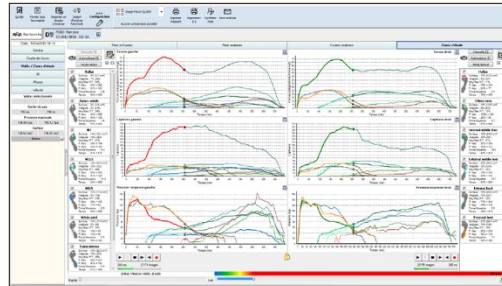

FOOTWORK PRO néo

OUR BENCHMARK PRESSURE PLATE

THE DEFINITIVE CAPACITIVE PRESSURE MEASUREMNT PLATE

FootWork Pro® records all the information needed for foot analysis. The multiple dynamic analysis makes it possible to walk several times on the platform in both directions and the software calculates the step closest to the average. Quickly and accurately, the foot functions are acquired with high quality graphics. With the gait-line, maximum pressures, step phases, speed, acceleration and sophisticated study areas help you explore the behavior of the foot. FootWork Pro® offers exceptional value over the competition with its 4096 capacitive sensors that are highly accurate and reliable.

FootWork Pro® has been recognized by a study of the Italian Ministry of Health as a leader in the world market

FOOTWORK PRO néo®

STATIC ANALYSIS

Centres of pressure and maximum pressure for each foot, front and rear D/G distribution and by zone, projection of the center of gravity, study zone, film of the static.

Stabilometry: ellipses and dimensions of centres of th- rust. Oscillation and % in area and time: frontal and sa-gittal plane.

DYNAMIC ANALYSIS

Average and maximum pressures, pressure duration and pressure/time integral.

Average and maximum pressures, pressure duration and pressure/time integral.

Speed and acceleration of the gait line

3D video, maximum and average pressure.

Automatic synchronized video (optional).

Report: Easy and quick reports, sent directly by email.