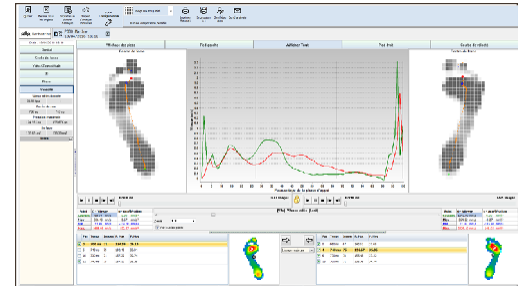

FOOTWORK PRO néo

OUR BENCHMARK PRESSURE PLATE

THE DEFINITIVE CAPACITIVE PRESSURE MEASUREMNT PLATE

FootWork Pro® records all the information needed for foot analysis. The multiple dynamic analysis makes it possible to walk several times on the platform in both directions and the software calculates the step closest to the average. Quickly and accurately, the foot functions are acquired with high quality graphics. With the gait-line, maximum pressures, step phases, speed, acceleration and sophisticated study areas help you explore the behavior of the foot. FootWork Pro® offers exceptional value over the competition with its 4096 capacitive sensors that are highly accurate and reliable.

FootWork Pro® has been recognized by a study of the Italian Ministry of Health as a leader in the world market

FOOTWORK PRO néo®

STATIC ANALYSIS

Centres of pressure and maximum pressure for each foot, front and rear D/G distribution and by zone, projection of the center of gravity, study zone, film of the static.

Stabilometry: ellipses and dimensions of centres of th- rust. Oscillation and % in area and time: frontal and sa-gittal plane.

DYNAMIC ANALYSIS

Average and maximum pressures, pressure duration and pressure/time integral.

Average and maximum pressures, pressure duration and pressure/time integral.

Speed and acceleration of the gait line

3D video, maximum and average pressure.

Automatic synchronized video (optional).

Report: Easy and quick reports, sent directly by email.