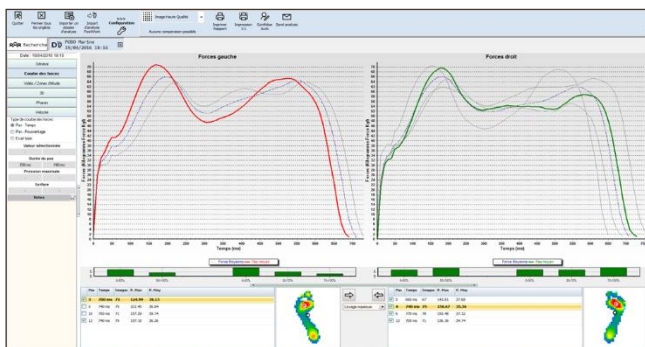

FootWork Pro® has been recognized by a study of the Italian Ministry of Health as a leader in the world market

FOOTWORK PRO néo®

STATIC ANALYSIS

Centres of pressure and maximum pressure for each foot, front and rear D/G distribution and by zone, projection of the center of gravity, study zone, film of the static.

Stabilometry: ellipses and dimensions of centres of th- rust. Oscillation and % in area and time: frontal and sa-gittal plane.

DYNAMIC ANALYSIS

Average and maximum pressures, pressure duration and pressure/time integral.

Average and maximum pressures, pressure duration and pressure/time integral.

Speed and acceleration of the gait line

3D video, maximum and average pressure.

Automatic synchronized video (optional).

Report: Easy and quick reports, sent directly by email.