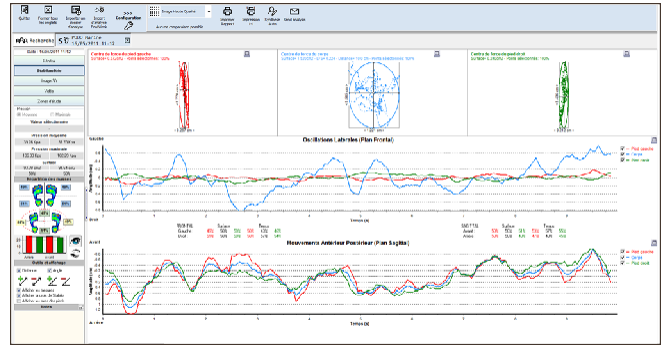

FOOTWORK PRO néo

OUR BENCHMARK PRESSURE PLATE

THE DEFINITIVE CAPACITIVE PRESSURE MEASUREMNT PLATE

FootWork Pro® records all the information needed for foot analysis. The multiple dynamic analysis makes it possible to walk several times on the platform in both directions and the software calculates the step closest to the average. Quickly and accurately, the foot functions are acquired with high quality graphics. With the gait-line, maximum pressures, step phases, speed, acceleration and sophisticated study areas help you explore the behavior of the foot. FootWork Pro® offers exceptional value over the competition with its 4096 capacitive sensors that are highly accurate and reliable.

FootWork Pro® has been recognized by a study of the Italian Ministry of Health as a leader in the world market

FOOTWORK PRO néo®

STATIC ANALYSIS

Centres of pressure and maximum pressure for each foot, front and rear D/G distribution and by zone, projection of the center of gravity, study zone, film of the static.

Stabilometry: ellipses and dimensions of centres of th- rust. Oscillation and % in area and time: frontal and sa-gittal plane.

DYNAMIC ANALYSIS

Average and maximum pressures, pressure duration and pressure/time integral.

Average and maximum pressures, pressure duration and pressure/time integral.

Speed and acceleration of the gait line

3D video, maximum and average pressure.

Automatic synchronized video (optional).

Report: Easy and quick reports, sent directly by email.