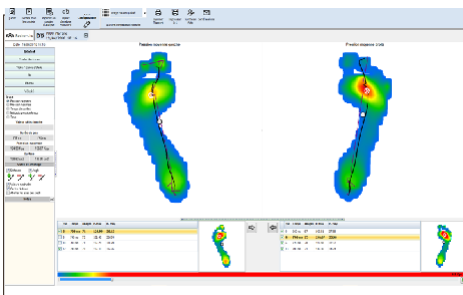

FOOTWORK PRO néo

OUR BENCHMARK PRESSURE PLATE

THE DEFINITIVE CAPACITIVE PRESSURE MEASUREMNT PLATE

FootWork Pro® records all the information needed for foot analysis. The multiple dynamic analysis makes it possible to walk several times on the platform in both directions and the software calculates the step closest to the average. Quickly and accurately, the foot functions are acquired with high quality graphics. With the gait-line, maximum pressures, step phases, speed, acceleration and sophisticated study areas help you explore the behavior of the foot. FootWork Pro® offers exceptional value over the competition with its 4096 capacitive sensors that are highly accurate and reliable.

FootWork Pro® has been recognized by a study of the Italian Ministry of Health as a leader in the world market

FOOTWORK PRO néo®

STATIC ANALYSIS

Centres of pressure and maximum pressure for each foot, front and rear D/G distribution and by zone, projection of the center of gravity, study zone, film of the static.

Stabilometry: ellipses and dimensions of centres of th- rust. Oscillation and % in area and time: frontal and sa-gittal plane.

DYNAMIC ANALYSIS

Average and maximum pressures, pressure duration and pressure/time integral.

Average and maximum pressures, pressure duration and pressure/time integral.

Speed and acceleration of the gait line

3D video, maximum and average pressure.

Automatic synchronized video (optional).

Report: Easy and quick reports, sent directly by email.