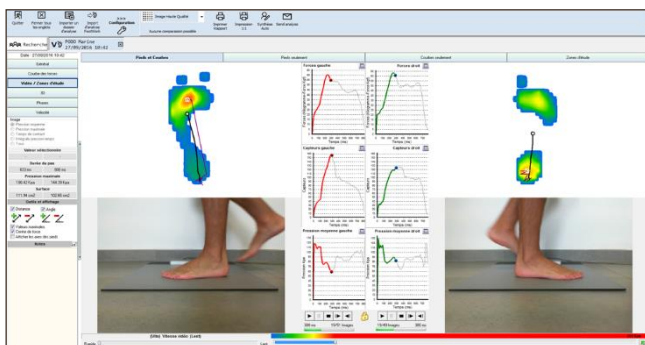

FOOTWORK PRO néo

OUR BENCHMARK PRESSURE PLATE

THE DEFINITIVE CAPACITIVE PRESSURE MEASUREMNT PLATE

FootWork Pro® records all the information needed for foot analysis. The multiple dynamic analysis makes it possible to walk several times on the platform in both directions and the software calculates the step closest to the average. Quickly and accurately, the foot functions are acquired with high quality graphics. With the gait-line, maximum pressures, step phases, speed, acceleration and sophisticated study areas help you explore the behavior of the foot. FootWork Pro® offers exceptional value over the competition with its 4096 capacitive sensors that are highly accurate and reliable.

FootWork Pro® has been recognized by a study of the Italian Ministry of Health as a leader in the world market

FOOTWORK PRO néo®

STATIC ANALYSIS

Centres of pressure and maximum pressure for each foot, front and rear D/G distribution and by zone, projection of the center of gravity, study zone, film of the static.

Stabilometry: ellipses and dimensions of centres of th- rust. Oscillation and % in area and time: frontal and sa-gittal plane.

DYNAMIC ANALYSIS

Average and maximum pressures, pressure duration and pressure/time integral.

Average and maximum pressures, pressure duration and pressure/time integral.

Speed and acceleration of the gait line

3D video, maximum and average pressure.

Automatic synchronized video (optional).

Report: Easy and quick reports, sent directly by email.