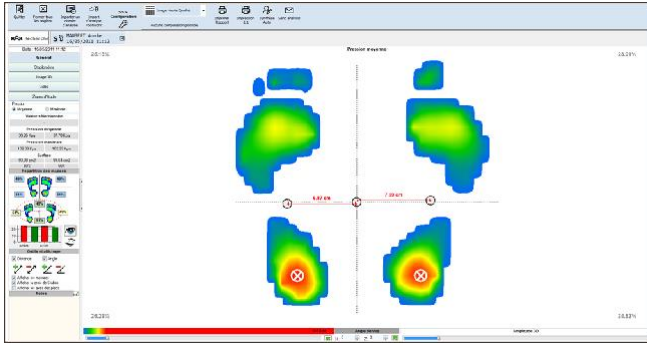

FOOTWORK PRO néo

OUR BENCHMARK PRESSURE PLATE

THE DEFINITIVE CAPACITIVE PRESSURE MEASUREMNT PLATE

FootWork Pro® records all the information needed for foot analysis. The multiple dynamic analysis makes it possible to walk several times on the platform in both directions and the software calculates the step closest to the average. Quickly and accurately, the foot functions are acquired with high quality graphics. With the gait-line, maximum pressures, step phases, speed, acceleration and sophisticated study areas help you explore the behavior of the foot. FootWork Pro® offers exceptional value over the competition with its 4096 capacitive sensors that are highly accurate and reliable.

FootWork Pro® has been recognized by a study of the Italian Ministry of Health as a leader in the world market

FOOTWORK PRO néo®

STATIC ANALYSIS

Centres of pressure and maximum pressure for each foot, front and rear D/G distribution and by zone, projection of the center of gravity, study zone, film of the static.

Stabilometry: ellipses and dimensions of centres of th- rust. Oscillation and % in area and time: frontal and sa-gittal plane.

DYNAMIC ANALYSIS

Average and maximum pressures, pressure duration and pressure/time integral.

Average and maximum pressures, pressure duration and pressure/time integral.

Speed and acceleration of the gait line

3D video, maximum and average pressure.

Automatic synchronized video (optional).

Report: Easy and quick reports, sent directly by email.